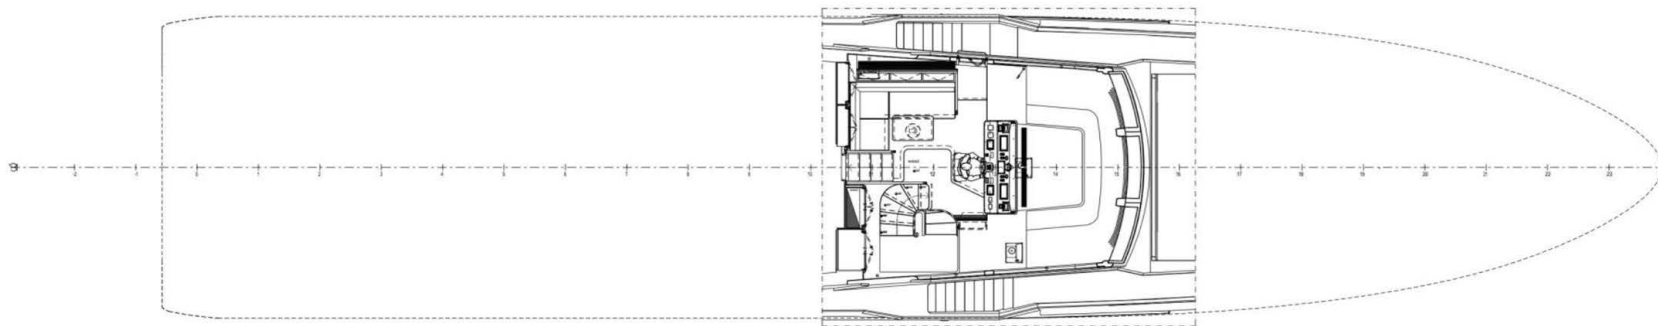

**WATCH
VIDEOS**

Sun deck

Sun deck

LAYOUT

Fly bridge

Raised pilot house

Main deck

Lower deck

SPECIFICATIONS

- Length: 35 M
- Beam: 7.5 M
- Built: 2022
- Builder: Azimut Yachts
- Engines: 2 x 2.400 Mph (1790 KW) MTU 16V 2000 M93
- Cruising speed: 10 Kn
- Max speed: 26 Kn
- Average Fuel consumption: 100 l/h at 10 Kn and 400 at 20Kn speed
- Accommodation: Cabins 1 Master, 2 Vip, 2 guests twin with Pullman bed
- Guests: 12 sleeping
- Crew: Captain + 6