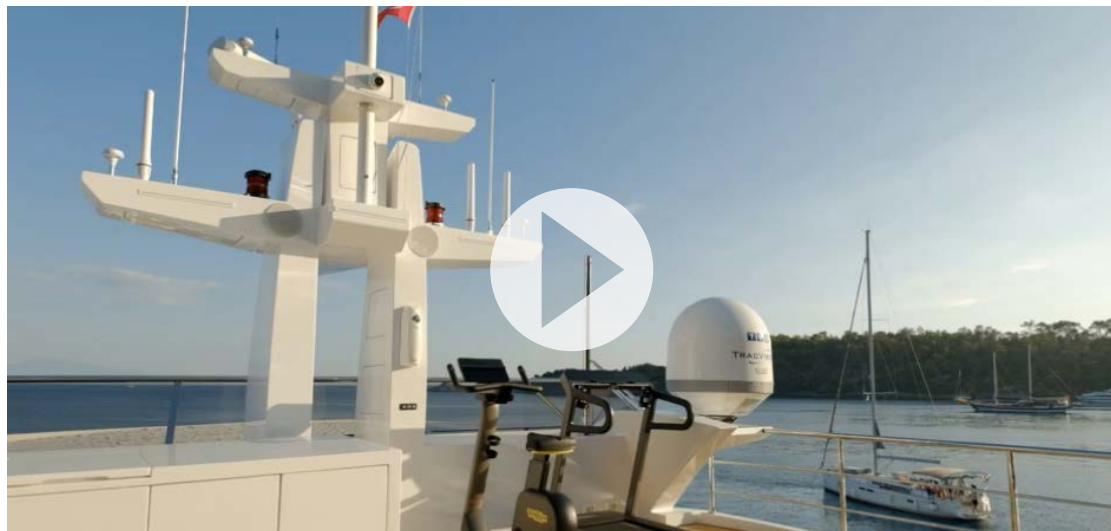

Love T

A NEW AZIMUT GRANDE 35 METRI | 2022

LOVE T. A NEW AZIMUT GRANDE 35 METRI 2022

Welcome aboard the Beautiful Azimut Grande 35 Metri - LOVE T, a brand-new yacht available for the charter market for summer 2024.

Enjoy the spacious deck areas for sun-soaked relaxation, al fresco dining, water sports activities, and a deck Jacuzzi relaxing experience.

The luxury motor yacht LOVE T Accommodating up to 12 guests in 5 - suites layout, ensuring an intimate and comfortable voyage for everyone on board.

LOVE T beach club is ideal for using the vast selection of water toys including: Jetski, seaboob's, water ski, wakeboard, stand-up paddle boarding Inflatable platform as well as a 10M Chase boat making the guests stay more enjoyable.

**WATCH
VIDEOS**

Sun deck

Sun deck

LAYOUT

Fly bridge

Raised pilot house

Main deck

Lower deck