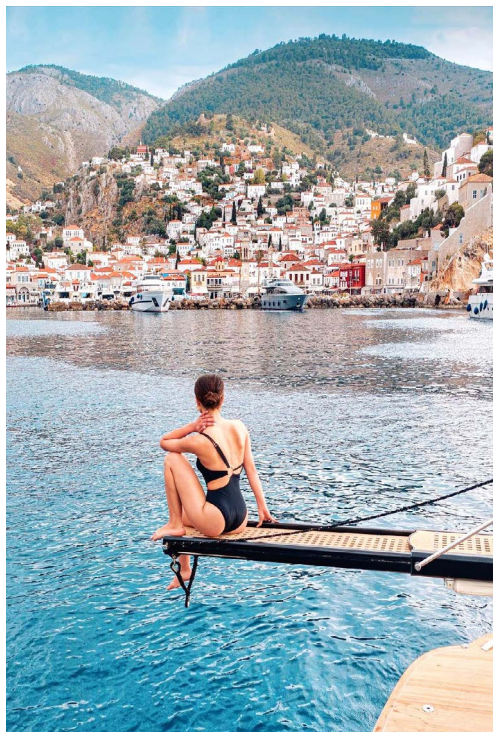

CRUISING AREA: Greece
(Athens and Ionian Islands)

APRIL / MAY / OCTOBER

€ 110,000 Week + VAT + 30% APA

JUNE / SEPTEMBER

€ 120,000 Week + VAT + 30% APA

JULY / AUGUST

€ 135,000 Week + VAT + 30% APA