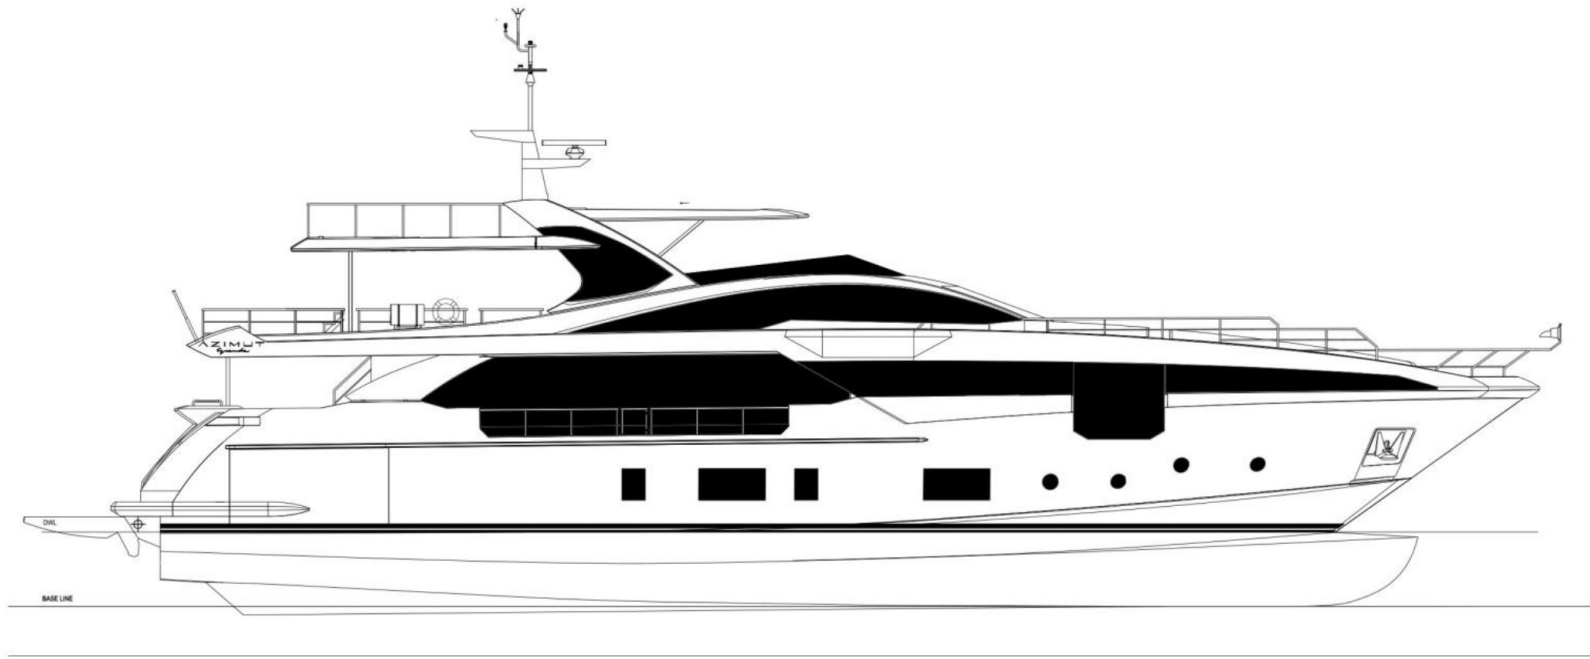

Love T

A NEW AZIMUT GRANDE 35 METRI | 2022

LOVE T. A NEW AZIMUT GRANDE 35 METRI 2022

Welcome aboard the Beautiful Azimut Grande 35 Metri - LOVE T, a brand-new yacht available for the charter market for summer 2024.

BAR

**BEACH
CLUB**

**BEACH
CLUB**

**SALOON
MAIN
DECK**

**SALOON
MAIN
DECK**

**SALOON &
DINING
TABLE**

**OWNER
CABIN
MAIN DECK**

**OWNER
CABIN
BALCONY**

**WATCH
VIDEOS**

Sun deck

Sun deck

LAYOUT

Fly bridge

Raised pilot house

Main deck

Lower deck

SPECIFICATIONS

- Length: 35 M
- Beam: 7.5 M
- Built: 2022
- Builder: Azimut Yachts
- Engines: 2 x 2.400 Mph (1790 KW) MTU 16V 2000 M93
- Cruising speed: 10 Kn
- Max speed: 26 Kn
- Average Fuel consumption: 100 l/h at 10 Kn and 400 at 20Kn speed
- Accommodation: Cabins 1 Master, 2 Vip, 2 guests twin with Pullman bed
- Guests: 12 sleeping
- Crew: Captain + 6